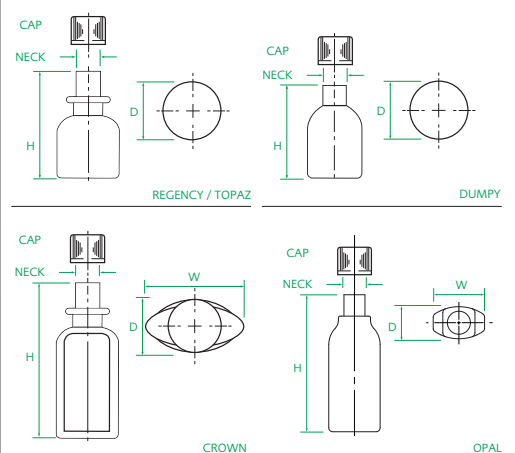

Technical

♻️ Manufactured from recyclable plastics.

From Stock

RDCRB4