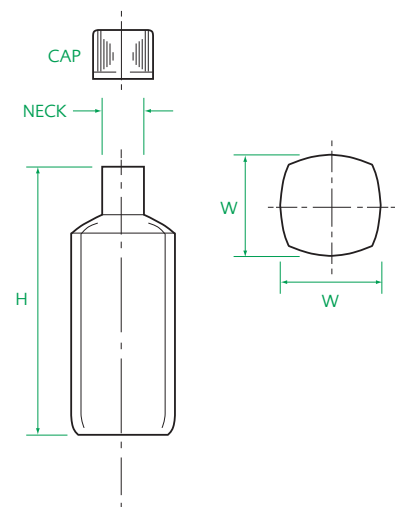

Classic

250ml 200ml 150ml 100ml 50ml 25ml

Classic Range Bottles

- Clear PVC available from stock. Amber, white, black and colours available to order.
- PET available to order.
- Ribbed, smooth, tall, nozzle, spouted and ball caps available in white and black; colours to order.
- Cap and dispenser details on pages 26-30.

Details

| Classic | | | | | |
|------------------|----------|-----------|----------|-----------|-----------|
| Catalogue Number | Capacity | WxW Width | H Height | Neck Size | Material |
| 6170 | 25ml | 26 X 26 | 70 | 15mm R4 | Clear PVC |
| 6171 | 50ml | 32 X 32 | 85 | 18mm R4 | " |
| 6173 | 100ml | 41 X 41 | 103 | " | " |
| 6174 | 150ml | 46 X 46 | 118 | 20mm R4 | " |
| 6175 | 200ml | 51 X 51 | 129 | " | " |
| 6176 | 250ml | 55 X 55 | 139 | 22mm R4 | " |

Dimensions in mm

Technical

Manufactured from recyclable plastics.

From Stock

CRB7