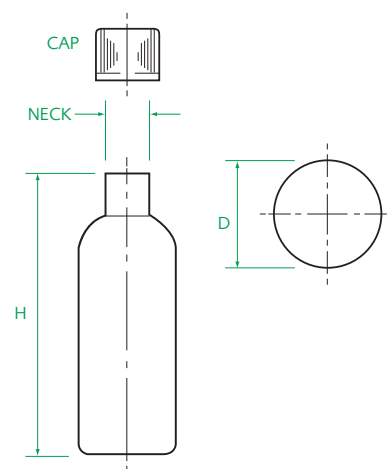

Europa

500ml 250ml 200ml 150ml 100ml 75ml 50ml 30ml

Europa Range Bottles

- Clear PVC available from stock. Amber, white, black and colours available to order.
- PET available to order.
- Ribbed, smooth, tall, nozzle, spouted and ball caps available in white and black; colours to order.
- Cap and dispenser details on pages 26-30.

Details

Europa					
Catalogue Number	Capacity	D Diameter	H Height	Neck Size	Material
6301	30ml	27	86	18mm R4	Clear PVC
6371	50ml	32	96	"	"
6372	75ml	36	108	"	"
6373	100ml	40	115	"	"
6374	150ml	46	134	20mm R4	"
6375	200ml	49	147	"	"
6376	250ml	53	158	22mm R4	"
6379	500ml	66	195	24mm R4	"

Dimensions in mm

Technical

Manufactured from recyclable plastics.

From Stock

ERB7

Measom Freer
packaging quality