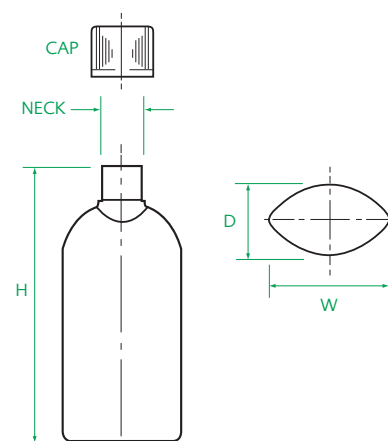

Technical

Manufactured from recyclable plastics.

From Stock

GR88

Measom Freer
packaging quality