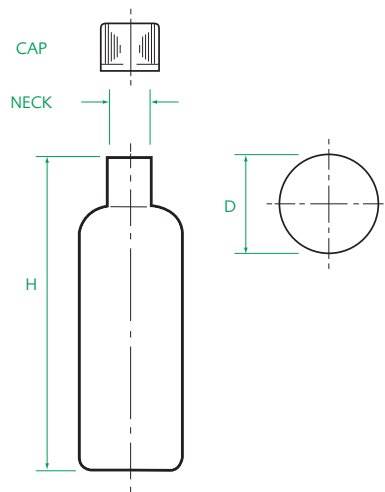

## Martlet Range Bottles

- Natural Medium Density Polyethylene available from stock. HDPE, LDPE, white, black and colours available to order.
- Ribbed, smooth, tall, nozzle, spouted & ball caps available in white & black; colours to order.
- Cap and dispenser details on pages 26-30.

Details

Martlet					
Catalogue Number	Capacity	D Diameter	H Height	Neck Size	Material
6670	25ml	26	80	18mm R4	Natural MDPE
6671	50ml	32	99	20mm R4	"
6673	100ml	39	117	"	"
6674	150ml	45	137	24mm R4	"
*6675	*200ml	50	149	"	"
6676	250ml	53	157	"	"
6679	500ml	66.5	190	"	"

Dimensions in mm

\* = Proposed Size

Technical

Manufactured from recyclable plastics.

From Stock

MARTRB7