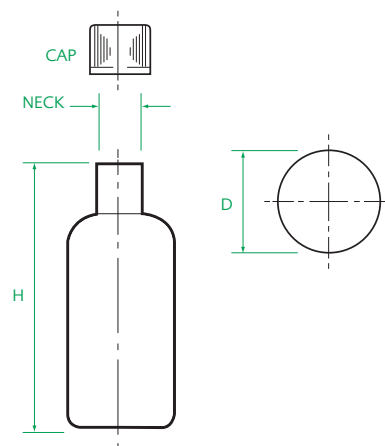

Platinum Range

250ml

150ml

100ml

50ml

25ml

Platinum Range Bottles

- White PVC available from stock.
- PET available to order.
- Ribbed, smooth, tall, nozzle, spouted and ball caps available in white and black; colours to order.
- Cap and dispenser details on pages 26-30.

Details

| Platinum | | | | | |
|------------------|----------|------------|----------|-----------|-----------|
| Catalogue Number | Capacity | D Diameter | H Height | Neck Size | Material |
| 6070W | 25ml | 27 | 69 | 15mm R4 | White PVC |
| 6071W | 50ml | 34 | 84 | 18mm R4 | " |
| 6073W | 100ml | 44 | 102 | " | " |
| 6074W | 150ml | 49 | 117 | 20mm R4 | " |
| 6076W | 250ml | 57 | 136 | 22mm R4 | " |

Dimensions in mm

Technical

Manufactured from recyclable plastics.

From Stock

PLTRB3