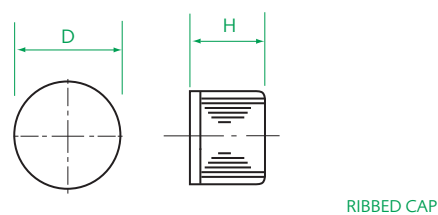

Technical

Manufactured from recyclable plastics.

From Stock

SC7