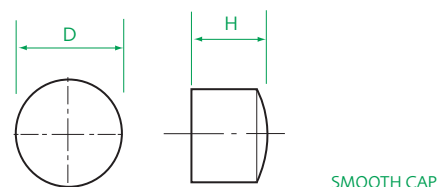

Technical

Manufactured from recyclable plastics.

From Stock

SC7