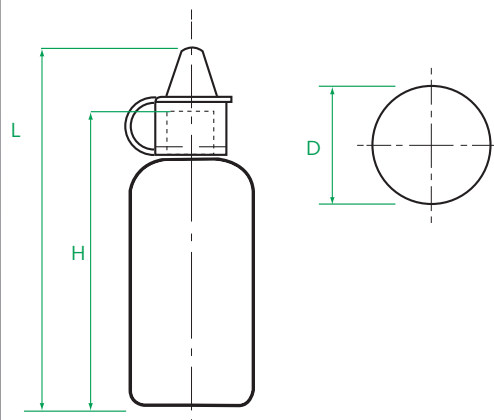

Technical

Manufactured from recyclable plastics.

From Stock

SNODCB8