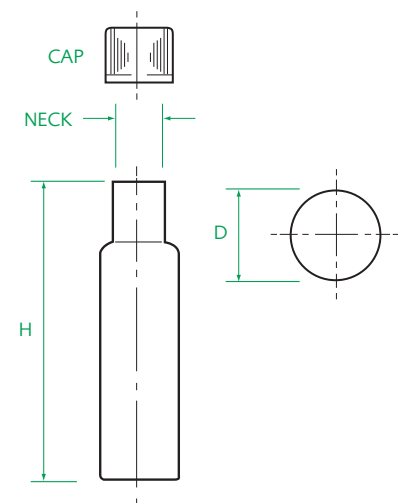

Tube

Tube Range

- PVC: Clear available from stock. Amber, white, black, transparent green and colours available to order.
- HDPE: Natural available from stock; white & black available to order.
- PET available to order.
- Ribbed, smooth, tall, nozzle, spouted & ball caps available in white & black; colours to order.
- Cap and dispenser details on pages 26-30.

Details

Tube Range						
Catalogue Number	Capacity	D Diameter	H Height	Neck Size	Material	
6103V	2.5ml	20	29	15mm R4	Clear PVC	
6103PE	2.5ml	20	29	"	Natural HDPE	
6105V	5ml	20	40	"	Clear PVC	
6105PE	5ml	20	40	"	Natural HDPE	
6128V	10ml	20	54	"	Clear PVC	
6128PE	10ml	20	53	"	Natural HDPE	
6210V	15ml	22	71	18mm R4	Clear PVC	
6210PE	15ml	22	70	"	Natural HDPE	
6211V	30ml	24	104	20mm R4	Clear PVC	
6211PE	30ml	24	103	"	Natural HDPE	
6212V	50ml	28.5	124	24mm R4	Clear PVC	
6212PE	50ml	28	122	"	Natural MDPE	

Dimensions in mm

Technical

Manufactured from recyclable plastics.

From Stock

TR88