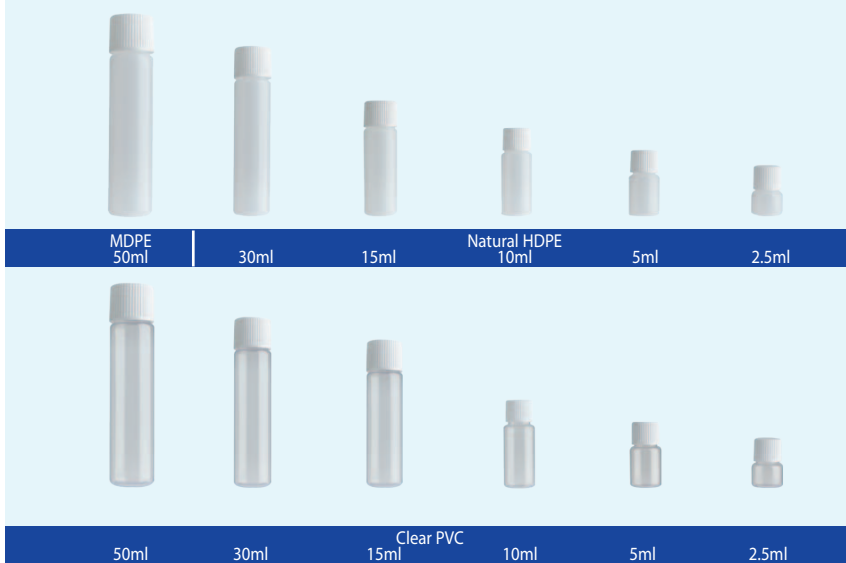

Tube

Tube Range

- PVC: Clear available from stock. Amber, white, black, transparent green and colours available to order.
- HDPE: Natural available from stock; white & black available to order.
- PET available to order.
- Ribbed, smooth, tall, nozzle, spouted & ball caps available in white & black; colours to order.
- Cap and dispenser details on pages 26-30.

Details

Tube Range						
Catalogue Number	Capacity	D Diameter	H Height	Neck Size	Material	
6103V	2.5ml	20	29	15mm R4	Clear PVC	
6103PE	2.5ml	20	29	"	Natural HDPE	
6105V	5ml	20	40	"	Clear PVC	
6105PE	5ml	20	40	"	Natural HDPE	
6128V	10ml	20	54	"	Clear PVC	
6128PE	10ml	20	53	"	Natural HDPE	
6210V	15ml	22	71	18mm R4	Clear PVC	
6210PE	15ml	22	70	"	Natural HDPE	
6211V	30ml	24	104	20mm R4	Clear PVC	
6211PE	30ml	24	103	"	Natural HDPE	
6212V	50ml	28.5	124	24mm R4	Clear PVC	
6212PE	50ml	28	122	"	Natural MDPE	

Dimensions in mm

Technical

Manufactured from recyclable plastics.

From Stock

TR88