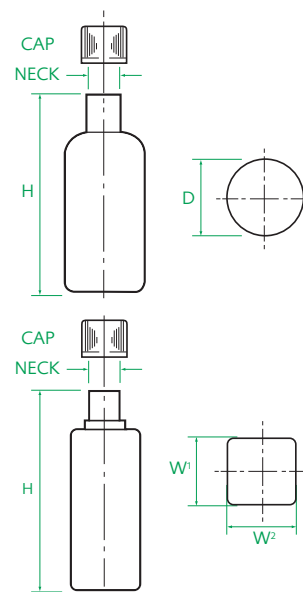

Rectangular

Cylindrical

Cylindrical & Rectangular Range

- Available in materials shown from stock with white, black and colours available to order.
- 21ml 6018 bottle has a snap-on/screw-off cap.
- 20ml 6166 bottle has a warning triangle embossed on its side. This bottle is available in white with colours to order.
- Ribbed, smooth, tall, nozzle, spouted & ball caps available in white & black; colours to order.
- Cap and dispenser details on pages 26-30.

Details

Cylindrical Details

| Catalogue Number | Capacity | D Diameter | H Height | Neck Size | Material |
|------------------|----------|------------|----------|-----------|--------------|
| 6018 | 21ml | 21 | 94 | Snap-On | Clear PVC |
| 6024 | 30ml | 31 | 73 | 18mm R4 | Natural MDPE |
| 6030 | 60ml | 38 | 81 | " | Natural HDPE |
| 6120 | 100ml | 39 | 127 | 24mm R4 | " |
| 6039 | 120ml | 45 | 107.5 | 22mm R4 | " |
| 6056 | 125ml | 49 | 117.5 | " | Clear PVC |

Rectangular Details

| Catalogue Number | Capacity | W1xW2 | H Height | Neck Size | Material |
|------------------|----------|-------------|----------|-----------|--------------|
| 6166 | 20ml | 34 x 21 | 56 | 15mm R4 | White HDPE |
| 6052 | 125ml | 67 x 28 | 108 | 20mm R4 | Natural HDPE |
| 6023 | 600ml | 69 x 69 | 182 | 31mm R6 | " |
| 6193 | 1000ml | 81.5 x 81.5 | 208 | " | " |

Dimensions in mm

Technical

Manufactured from recyclable plastics.

From Stock

CRRB9