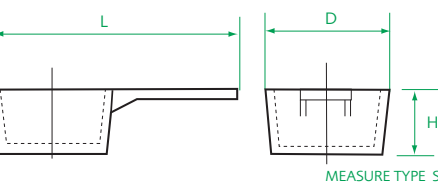

Details

Scoops

| CATALOGUE NUMBER | SIZE | TYPE | W WIDTH | H HEIGHT | L LENGTH | PL PAN LENGTH | MATERIAL |
|------------------|------|-------|---------|----------|----------|---------------|--------------|
| 4238 | 1 | Micro | 48 | 30 | 137 | 70 | Natural HDPE |
| 4678 | 2 | Mini | 67 | 40 | 190 | 105 | " |
| 4240 | 3 | Small | 105 | 63 | 250 | 150 | " |
| 4013 | 4 | Large | 150 | 90 | 354 | 235 | " |

Measures

| CATALOGUE NUMBER | CAPACITY | TYPE | D DIAMETER OF BOWL | H HEIGHT OF BOWL | L LENGTH | MATERIAL |
|------------------|----------|------|--------------------|------------------|----------|------------------|
| 4800 | 0.5ml | R | 15 | 7 | 39 | Blue Polystyrene |
| 4801 | 1ml | R | 19 | 9 | 43 | " |
| 4802 | 2.5ml | R | 25 | 11 | 51 | " |
| 4805 | 5ml | R | 31 | 14 | 61 | " |
| 4810 | 10ml | R | 38 | 17 | 73 | " |
| 4815 | 15ml | R | 43 | 19 | 84 | " |
| 4825 | 25ml | R | 51 | 23 | 97 | " |
| 4830 | 30ml | R | 54 | 24 | 100 | " |
| 4850 | 50ml | R | 64 | 28 | 114 | " |
| 4860 | 60ml | S | 57 | 34 | 100 | " |
| 4875 | 75ml | S | 61 | 36 | 106 | " |
| 48100 | 100ml | S | 68 | 38 | 113 | " |
| 48150 | 150ml | S | 77.5 | 43 | 122.5 | " |

Dimensions in mm

Technical

Manufactured from recyclable plastics.

From Stock

SM10