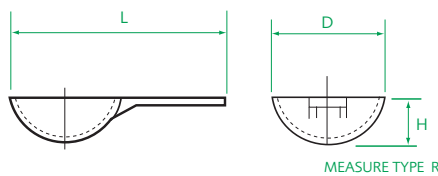

Details

Scoops

| CATALOGUE NUMBER | SIZE | TYPE | W WIDTH | H HEIGHT | L LENGTH | PL PAN LENGTH | MATERIAL |
|------------------|------|-------|---------|----------|----------|---------------|--------------|
| 4238 | 1 | Micro | 48 | 30 | 137 | 70 | Natural HDPE |
| 4678 | 2 | Mini | 67 | 40 | 190 | 105 | " |
| 4240 | 3 | Small | 105 | 63 | 250 | 150 | " |
| 4013 | 4 | Large | 150 | 90 | 354 | 235 | " |

Measures

| CATALOGUE NUMBER | CAPACITY | TYPE | D DIAMETER OF BOWL | H HEIGHT OF BOWL | L LENGTH | MATERIAL |
|------------------|----------|------|--------------------|------------------|----------|------------------|
| 4800 | 0.5ml | R | 15 | 7 | 39 | Blue Polystyrene |
| 4801 | 1ml | R | 19 | 9 | 43 | " |
| 4802 | 2.5ml | R | 25 | 11 | 51 | " |
| 4805 | 5ml | R | 31 | 14 | 61 | " |
| 4810 | 10ml | R | 38 | 17 | 73 | " |
| 4815 | 15ml | R | 43 | 19 | 84 | " |
| 4825 | 25ml | R | 51 | 23 | 97 | " |
| 4830 | 30ml | R | 54 | 24 | 100 | " |
| 4850 | 50ml | R | 64 | 28 | 114 | " |
| 4860 | 60ml | S | 57 | 34 | 100 | " |
| 4875 | 75ml | S | 61 | 36 | 106 | " |
| 48100 | 100ml | S | 68 | 38 | 113 | " |
| 48150 | 150ml | S | 77.5 | 43 | 122.5 | " |

Dimensions in mm

Technical

Manufactured from recyclable plastics.

From Stock

SM10