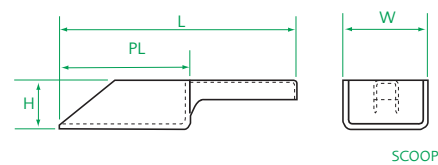

Technical

Manufactured from recyclable plastics.

From Stock

SM10