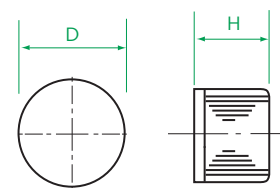

Technical

RIBBED CAP