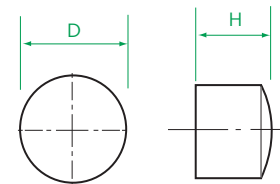

SKIRTSEAL Smooth Cap

Catalogue Number	Neck Size	D Diameter	H Height	Box QTY
5315S	15mm R4	18	15	5500
5318S	18mm R4	21	16	3500
5320S	20mm R4	24	20	2200
5322S	22mm R4	26	23	1700
5324S	24mm R4	28	26	1200

*PLUGSEAL Ribbed Cap

Catalogue Number	Neck Size	D Diameter	H Height	Box QTY
5415R	15mm R4	18	15	5500
5418R	18mm R4	22	16	3500
5420R	20mm R4	24	20	2200
5422R	22mm R4	26	22	1700
5424R	24mm R4	28	25	1200

*PLUGSEAL Smooth Cap

Catalogue Number	Neck Size	D Diameter	H Height	Box QTY
5415S	15mm R4	18	15	5500
5418S	18mm R4	21	16	3500
5420S	20mm R4	24	20	2200
5422S	22mm R4	26	23	1700
5424S	24mm R4	28	26	1200

Dimensions in mm

Technical

RIBBED CAP

SMOOTH CAP